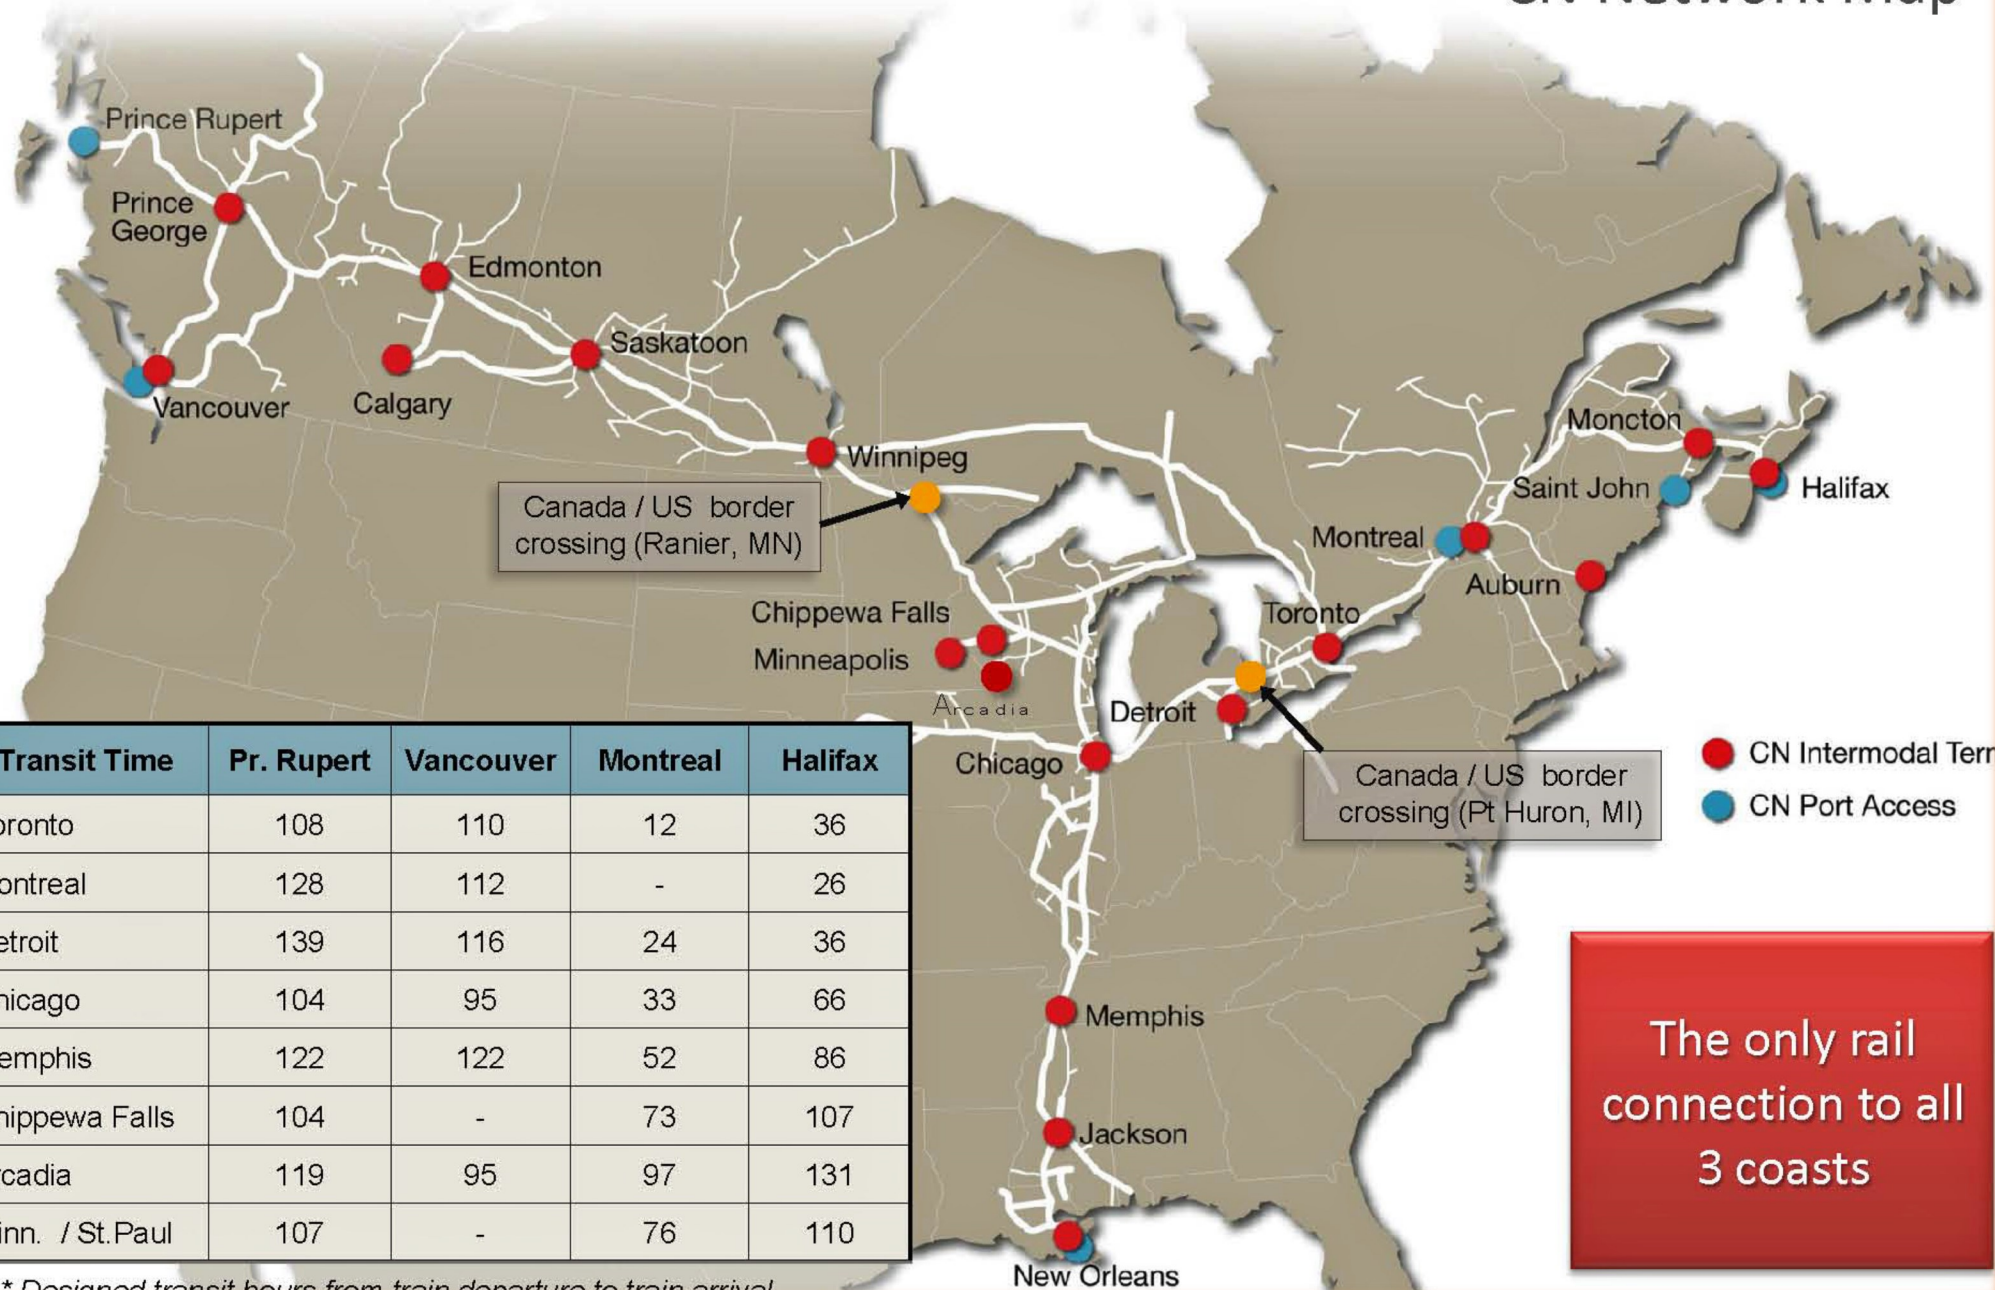

# CN Network Map

Transit Time	Pr. Rupert	Vancouver	Montreal	Halifax
Toronto	108	110	12	36
Montreal	128	112	-	26
Detroit	139	116	24	36
Chicago	104	95	33	66
Memphis	122	122	52	86
Chippewa Falls	104	-	73	107
Arcadia	119	95	97	131
Minn. / St. Paul	107	-	76	110

- CN Intermodal Terminal
- CN Port Access

**The only rail connection to all 3 coasts**

\* Designed transit hours from train departure to train arrival